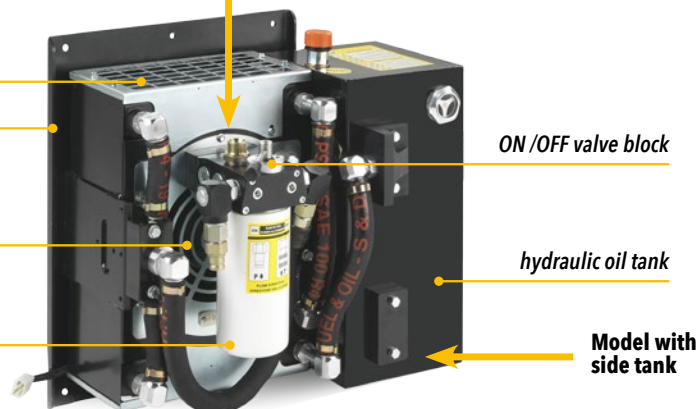

POWER PACK

HYDROBOX

For trucks and vans

Model with upper tank

Model with upper tank

n.2 parallel oil radiators

fixing plate

electric fan

oil filter

ON/OFF valve block

hydraulic oil tank

Model with side tank

HYDROBOX is a compact hydraulic accessory installable on trucks and vans, can be installed on all vehicles equipped with hydraulic pump or that have the possibility to install it, **HYDROBOX** transforms these vehicles in powerful and economical power sources of hydraulic tools and various hydraulic equipment such as winches, hydraulic generators, cranes, compressors, etc...

HYDROBOX is in substance a complete professional hydraulic power pack, the engine produces the hydraulic power, **HYDROBOX** manages the power, with **HYDROBOX** vehicles avoid to transport, tow, load and download the typical heavy and bulky electric generator or compressors, the vehicles can power in autonomy a wide range of tools and equipment normally used in external urban works, in the utilities line maintenance and also in operations for rescue and civil protection.

HYDROBOX is an accessory designed for professional use that occupies minimal space on board, can be installed also under the open loading platform of trucks (like a normal tool box) it does not require approvals. For the installation is just necessary to connect the **HYDROBOX** to the gear pump by two hoses (*suction and pressure*) and the vehicles will be transformed from a simple transporter item into a practical and versatile hydraulic autonomous power source "on wheels".